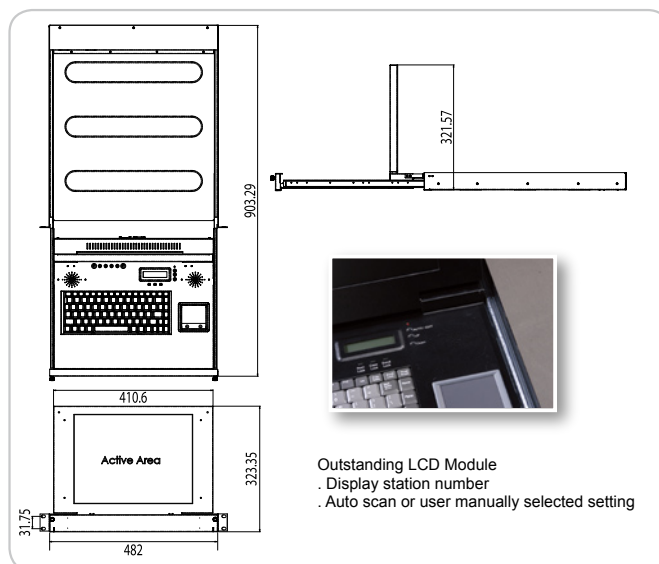

## Main Features

1. Outstanding LCD Module : Channel change control, auto scan control, programmable station name.
2. KVMA Switch : 8 port KVMA switch can be manually or automatically set via LCD module
3. Standard support of English version keyboard. Optional Japanese, German, French, Italian version keyboard support.
4. Embedded speaker can support alarm warning notice or audio application
5. Hot Pluggable - Add or remove computers without having to power down the switch

## Specifications

### 1U Height designed to save RACK space

Computer Connections	LKM-926 series = 1, LKM-9268 series = 8
LCD size	15" high brightness TFT LCD
Resolution (H x V)	1024 x 768 (XGA)
Luminance (cd/m <sup>2</sup> )	350 cd/m <sup>2</sup>
Display Color	262K
Pixel Pitch (mm)	0.297
Contrast Ratio	400:1
View Angle (H/V)	120/100
LCD MTBF	50000 hrs
Keyboard and Key Pad	88 standard keys with stouch pad supports English, Japanese, German, French, Italian keyboard
Alarm / Audio function	Available via two internal speakers (1W, with audio on/off switch)
OSD	Built-in OSD (On screen display) for user adjustments, including H/V position, color, Size, ...etc
Power Adapter	45W
Color	Standard color are black (Pantone black C) or white (Pantone black 413C)
Vibration	5~17Hz, 0.1" double amplitude displacement 17~640Hz, 1.5G acceleration peak to peak
Shock	10G acceleration peak to peak (11ms)
Temperature	0°C ~ 50°C
Humidity	5-95%, non-condensing
Dimensions (WxHxD mm)	482 x 323.25 x 520
LCM	8 Port KVMA models only

## Dimensions (Unit: mm)

Outstanding LCD Module  
· Display station number  
· Auto scan or user manually selected setting