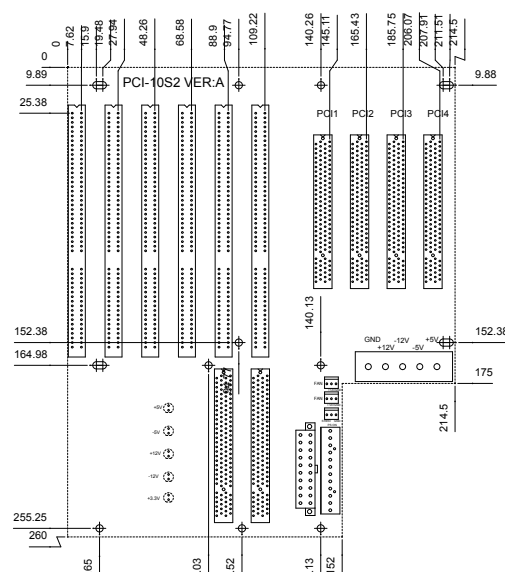

PCI-10S-RS-R30

Ordering Information

PCI-10S-RS-R30	10 Slot Backplane with 4 PCI and 5 ISA Bus
PAC-125G-R20	10 Slot Full Size Industrial Chassis
RACK-900G	10 Slot Full Size Industrial Chassis

PX-10S-RS-R30

Ordering Information

PX-10S-RS-R30	10 Slot Backplane with 7 PCI and 3 ISA Bus
PAC-125G-R20	10 Slot Full Size Industrial Chassis

PCI-10S2-RS-R30

Ordering Information

PCI-10S2-RS-R30	10 Slot Backplane with 4 PCI and 5 ISA Bus
RACK-900G	10 Slot Full Size Industrial Chassis