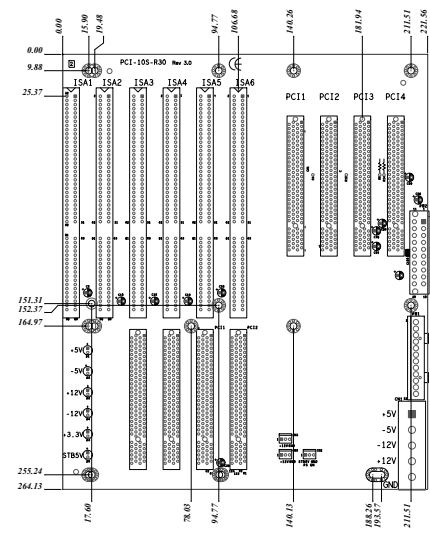

PCI-10S-RS-R30

Ordering Information

PCI-10S-RS-R30	10 Slot Backplane with 4 PCI and 5 ISA Bus
PAC-125G-R20	10 Slot Full Size Industrial Chassis
RACK-900G	10 Slot Full Size Industrial Chassis

PX-10S-RS-R30

Ordering Information

PX-10S-RS-R30	10 Slot Backplane with 7 PCI and 3 ISA Bus
PAC-125G-R20	10 Slot Full Size Industrial Chassis

PCI-10S2-RS-R30

Ordering Information

PCI-10S2-RS-R30	10 Slot Backplane with 4 PCI and 5 ISA Bus
RACK-900G	10 Slot Full Size Industrial Chassis

- 1 Single Board Computer
- 2 VIDEO CARD
- 3 Xscale Solutions
- 4 Open HMI
- 5 VITO Universal Controller
- 6 DINO BLADE
- 7 LCD Product Series
- 8 Embedded System
- 9 Industrial Computer Chassis
- 10 Power Supply
- 11 Peripherals