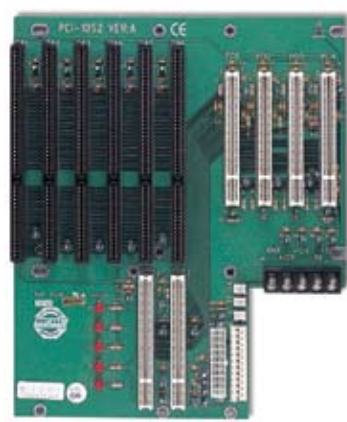

PCI-10S-RS-R30

Ordering Information

PCI-10S-RS-R30	10 Slot Backplane with 4 PCI and 5 ISA Bus
PAC-125G-R20	10 Slot Full Size Industrial Chassis
RACK-900G	10 Slot Full Size Industrial Chassis

PX-10S-RS-R30

Ordering Information

PX-10S-RS-R30	10 Slot Backplane with 7 PCI and 3 ISA Bus
PAC-125G-R20	10 Slot Full Size Industrial Chassis

PCI-10S2-RS-R30

Ordering Information

PCI-10S2-RS-R30	10 Slot Backplane with 4 PCI and 5 ISA Bus
RACK-900G	10 Slot Full Size Industrial Chassis

- 1 Single Board Computer
- 2 VIDEO CARD
- 3 Xscale Solutions
- 4 Open HMI
- 5 VITO Universal Controller
- 6 DINO BLADE
- 7 LCD Product Series
- 8 Embedded System
- 9 Industrial Computer Chassis
- 10 Power Supply
- 11 Peripherals