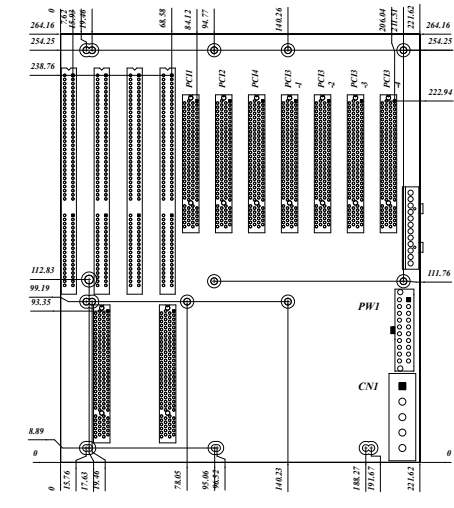

PCI-10S-RS-R30

Ordering Information

PCI-10S-RS-R30	10 Slot Backplane with 4 PCI and 5 ISA Bus
PAC-125G-R20	10 Slot Full Size Industrial Chassis
RACK-900G	10 Slot Full Size Industrial Chassis

PX-10S-RS-R30

Ordering Information

PX-10S-RS-R30	10 Slot Backplane with 7 PCI and 3 ISA Bus
PAC-125G-R20	10 Slot Full Size Industrial Chassis

PCI-10S2-RS-R30

Ordering Information

PCI-10S2-RS-R30	10 Slot Backplane with 4 PCI and 5 ISA Bus
RACK-900G	10 Slot Full Size Industrial Chassis